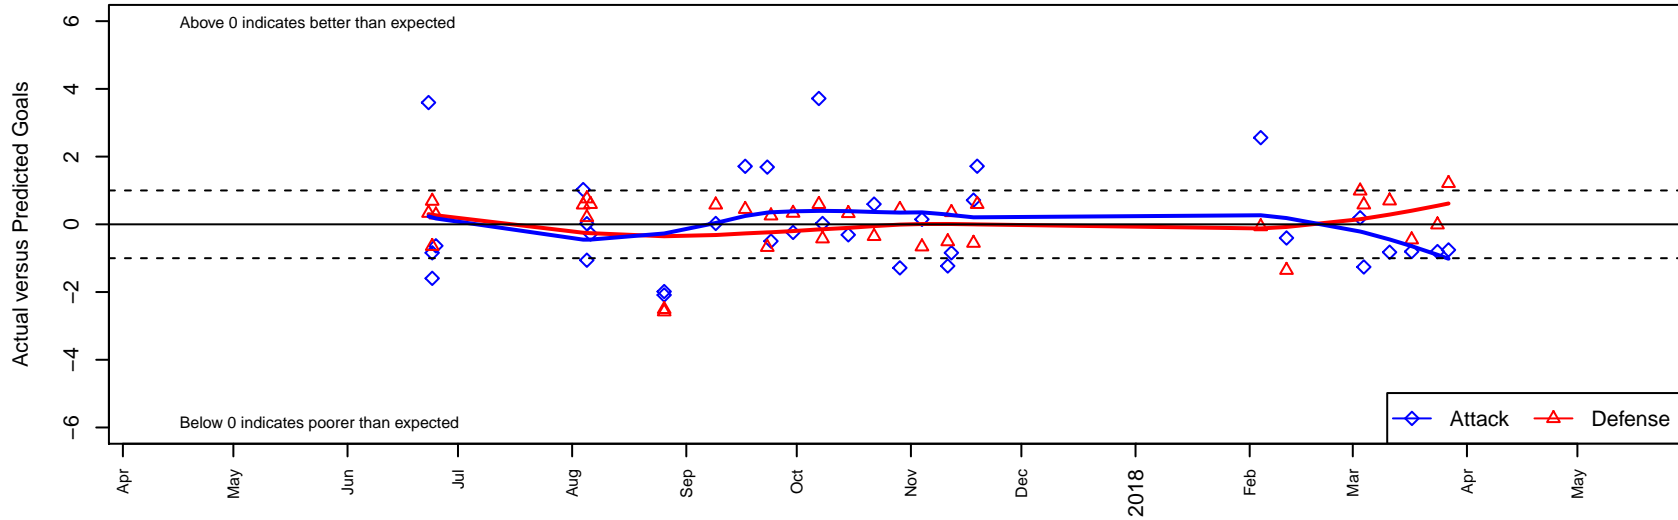

# FC Salmon Creek Nemesis White G04

FC Salmon Creek  
 Salmon Creek, WA  
 G04 total strength=1411  
 attack=5.71 defense=12.12  
 fall league = PTT G04 Div 1 Red  
 spr league = Spr OYS G04 Premier White

alt names used:  
 FC SALMON CREEK NEMESIS '04 WHITE  
 FC SALMON CREEK NEMESIS 04 WHITE  
 FCSC 04G White  
 FCSC 04G White  
 FCSC Nemesis G04 White  
 FCSC 04G White

Venues played:  
 2017 Clash At the Border Gold/Silver/Bronze  
 2017 Mt Hood Challenge U14 Silver  
 2017 Summer Slam Division 1 Gold  
 2017 PTT G04 Division 1 Red  
 2017 OYS PTT Presidents Cup G04  
 2017 Spr OYS G04 Premier White

**FC Salmon Creek Nemesis White G04**  
 Dots are actual minus expected GF (blue circles) and GA (red triangles).  
 Blue line is smoothed change in attack strength. Red is smoothed change in defense strength.

**attack and defense variance (black dot)  
relative to other teams  
and top 10 in region**

**attack and defense rating  
relative to others at age  
and all opponents in last 13 months**

**Performance relative to 13 month average**