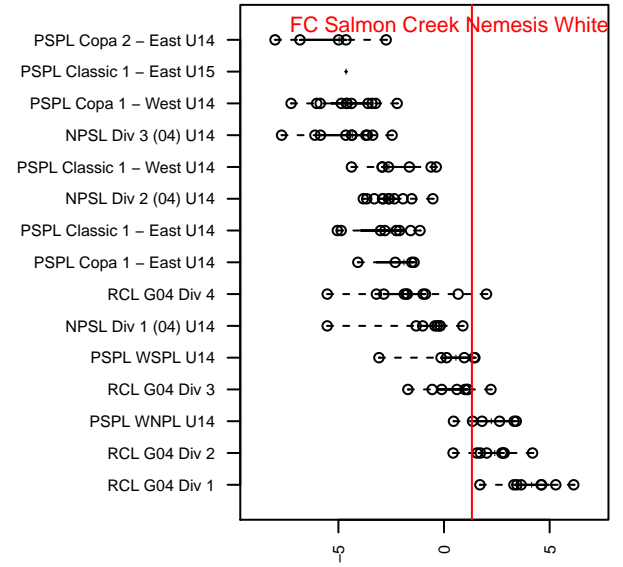

# FC Salmon Creek Nemesis White G04

FC Salmon Creek  
 Salmon Creek, WA  
 G04 total strength=1411  
 attack=5.71 defense=12.12  
 fall league = PTT G04 Div 1 Red  
 spr league = Spr OYS G04 Premier White

alt names used:  
 FC SALMON CREEK NEMESIS '04 WHITE  
 FC SALMON CREEK NEMESIS 04 WHITE  
 FCSC 04G White  
 FCSC 04G White  
 FCSC Nemesis G04 White  
 FCSC 04G White

Venues played:  
 2017 Clash At the Border Gold/Silver/Bronze  
 2017 Mt Hood Challenge U14 Silver  
 2017 Summer Slam Division 1 Gold  
 2017 PTT G04 Division 1 Red  
 2017 OYS PTT Presidents Cup G04  
 2017 Spr OYS G04 Premier White

**FC Salmon Creek Nemesis White G04**  
 Dots are actual minus expected GF (blue circles) and GA (red triangles).  
 Blue line is smoothed change in attack strength. Red is smoothed change in defense strength.

**attack and defense variance (black dot)  
relative to other teams  
and top 10 in region**

**attack and defense rating  
relative to others at age  
and all opponents in last 13 months**

**Performance relative to 13 month average**