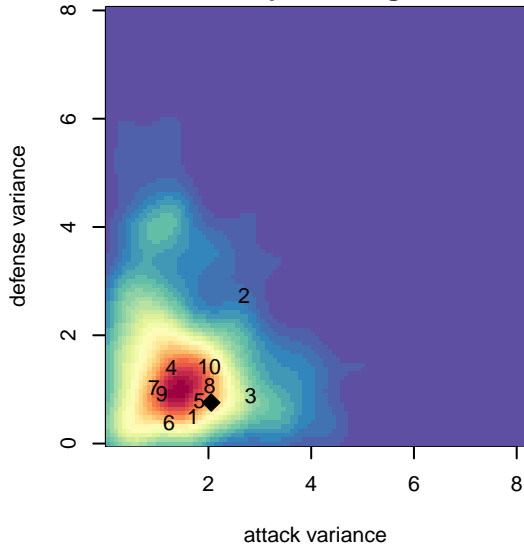

**attack and defense variance (black dot)
relative to other teams
and top 10 in region**